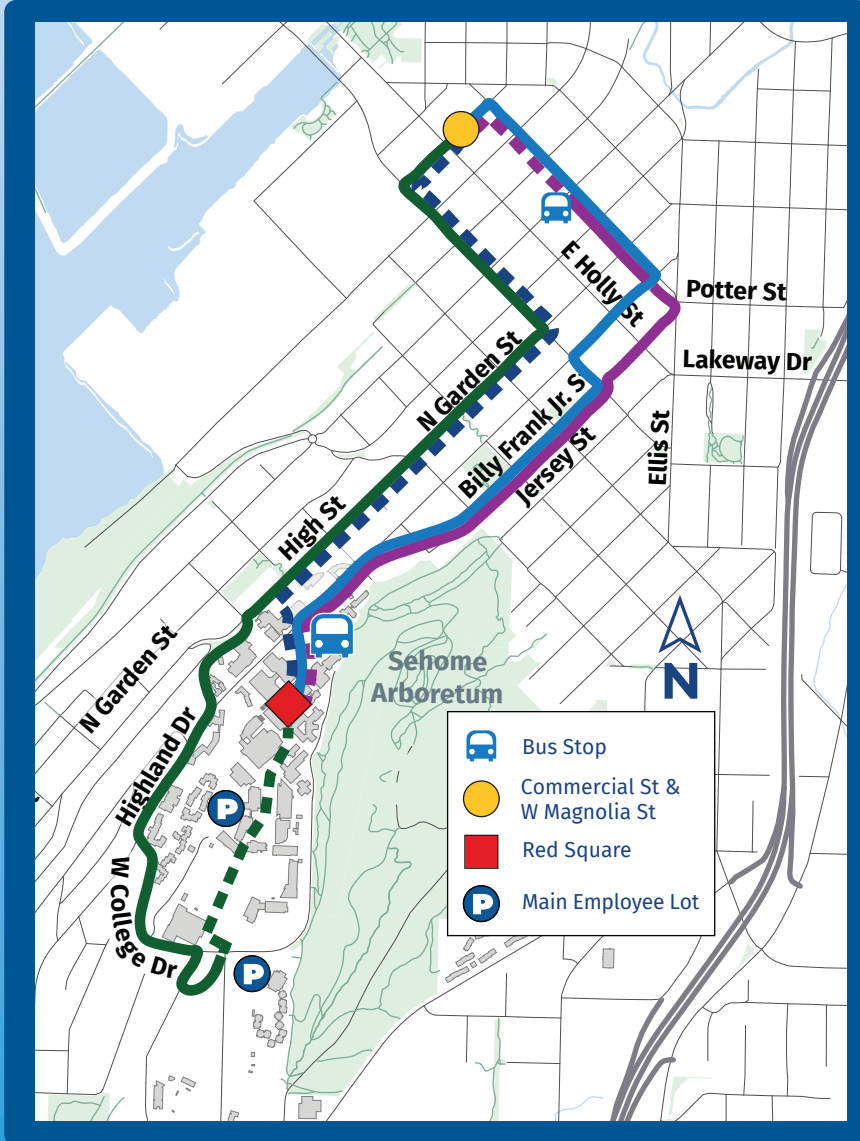

CITY CENTER COMMUTE OPTIONS GUIDE

TRIP DIRECTIONS

BUS

BIKE

DRIVE

WALK

Time to Red Square

13 MINS

14 MINS

21 MINS

30 MINS

NEED ADITIONAL HELP?

CONTACT TRANSPORTATION SERVICES