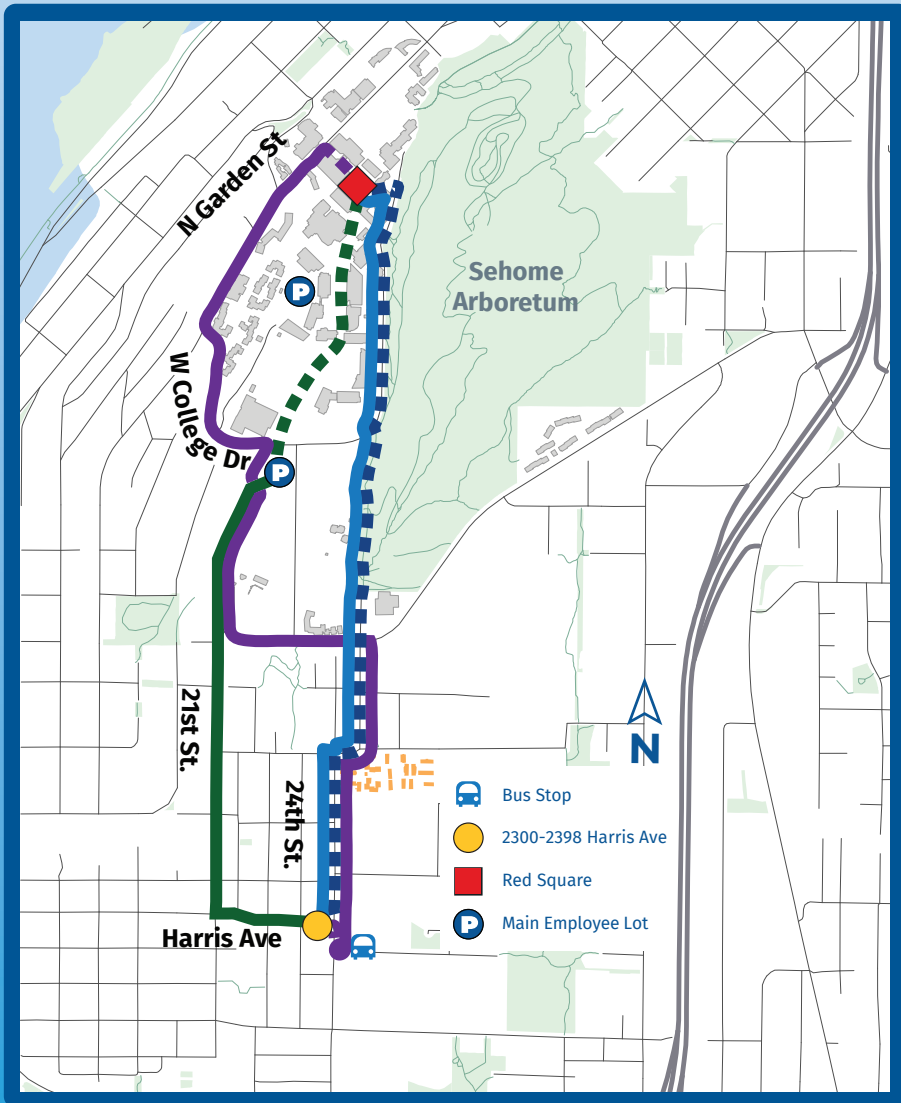

HAPPY VALLEY COMMUTE OPTIONS GUIDE

TRIP DIRECTIONS

BIKE

BUS

DRIVE

WALK

Time to Red Square

10 MINS

15 MINS

16 MINS

28 MINS

NEED ADDITIONAL HELP?

CONTACT TRANSPORTATION SERVICES

WWU TRANSPORTATION