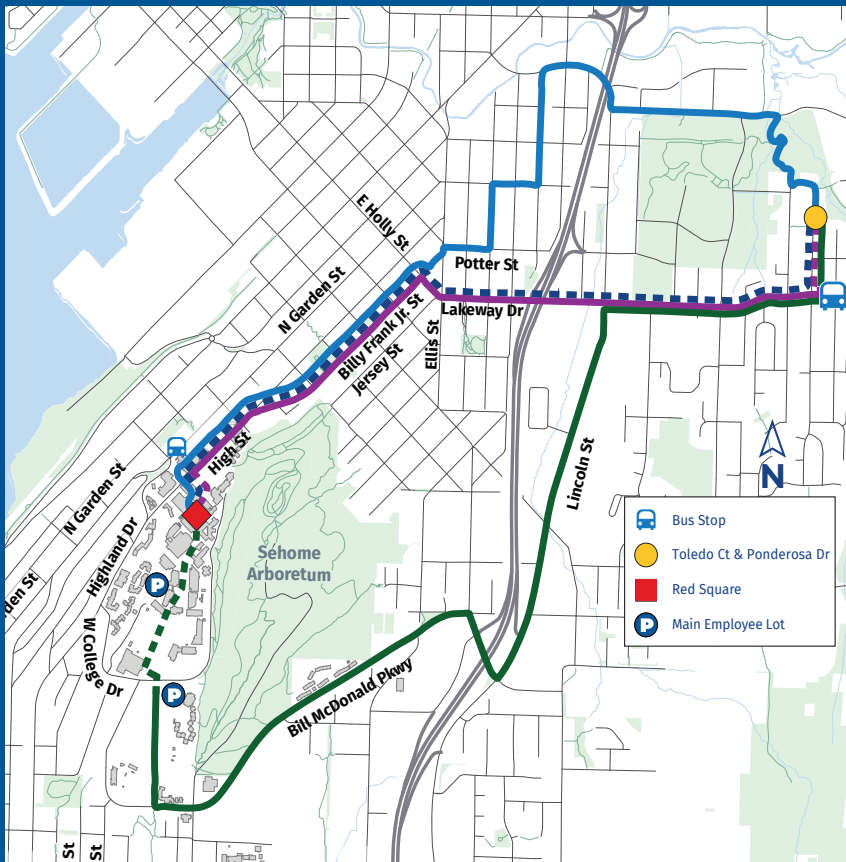

PUGET COMMUTE OPTIONS GUIDE

TRIP DIRECTIONS

BIKE

DRIVE

BUS

WALK

Time to Red Square

20 MINS

20 MINS

33 MINS

45 MINS

NEED ADITIONAL HELP?

CONTACT TRANSPORTATION SERVICES