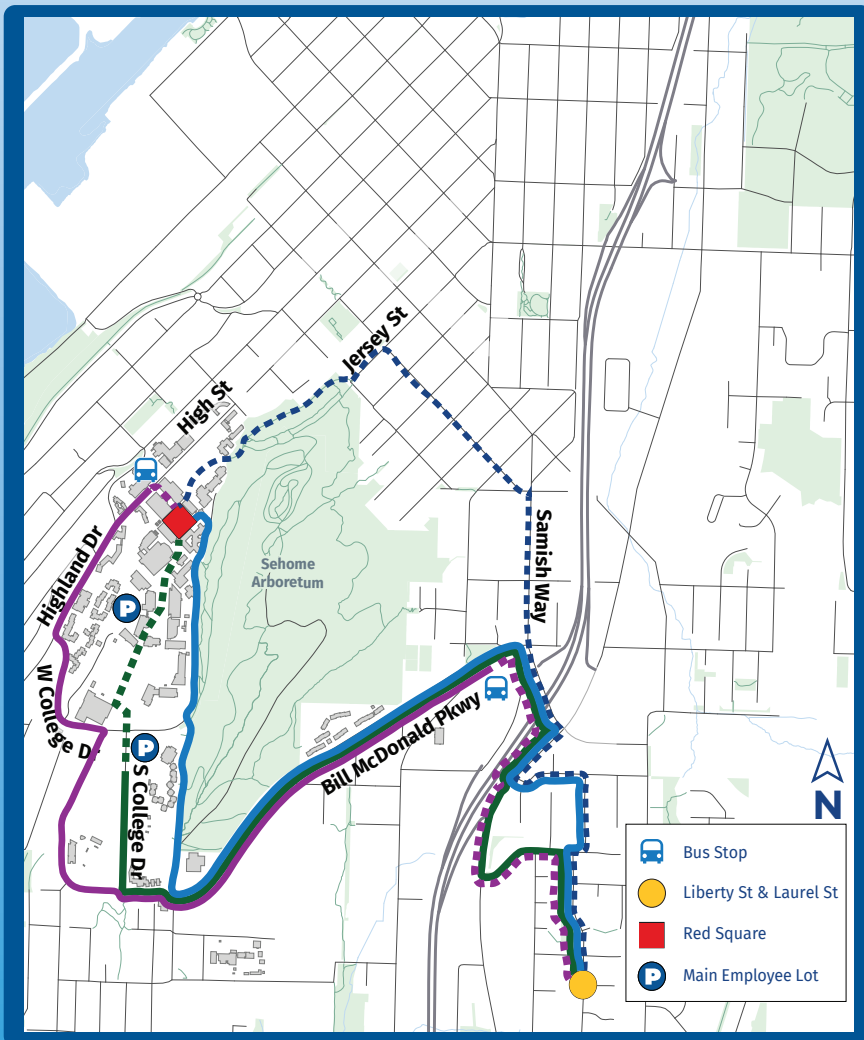

## TRIP DIRECTIONS

**BIKE**

**DRIVE**

**BUS**

**WALK**

## Time to Red Square

15 MINS

21 MINS

32 MINS

47 MINS