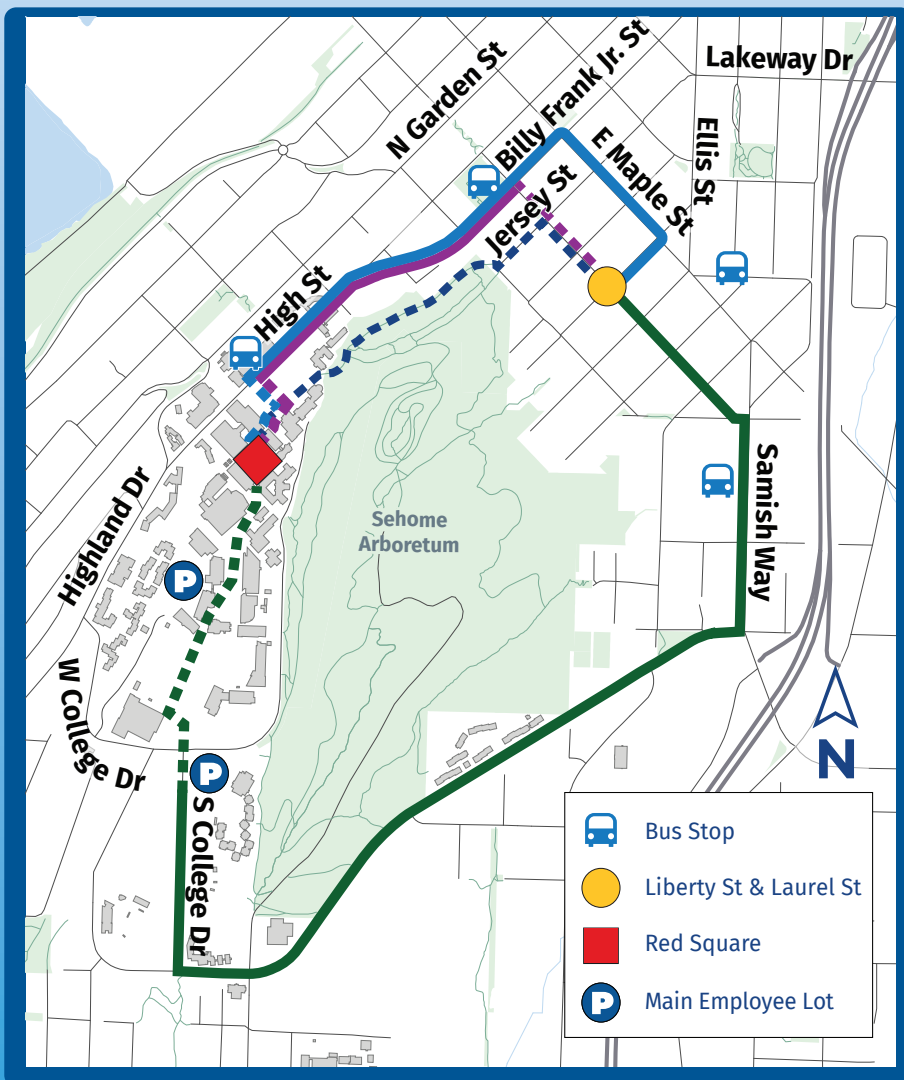

SEHOME COMMUTE OPTIONS GUIDE

TRIP DIRECTIONS

BIKE

BUS

DRIVE

WALK

Time to Red Square

7 MINS

10 MINS

17 MINS

17 MINS

NEED ADITIONAL HELP?

CONTACT TRANSPORTATION SERVICES