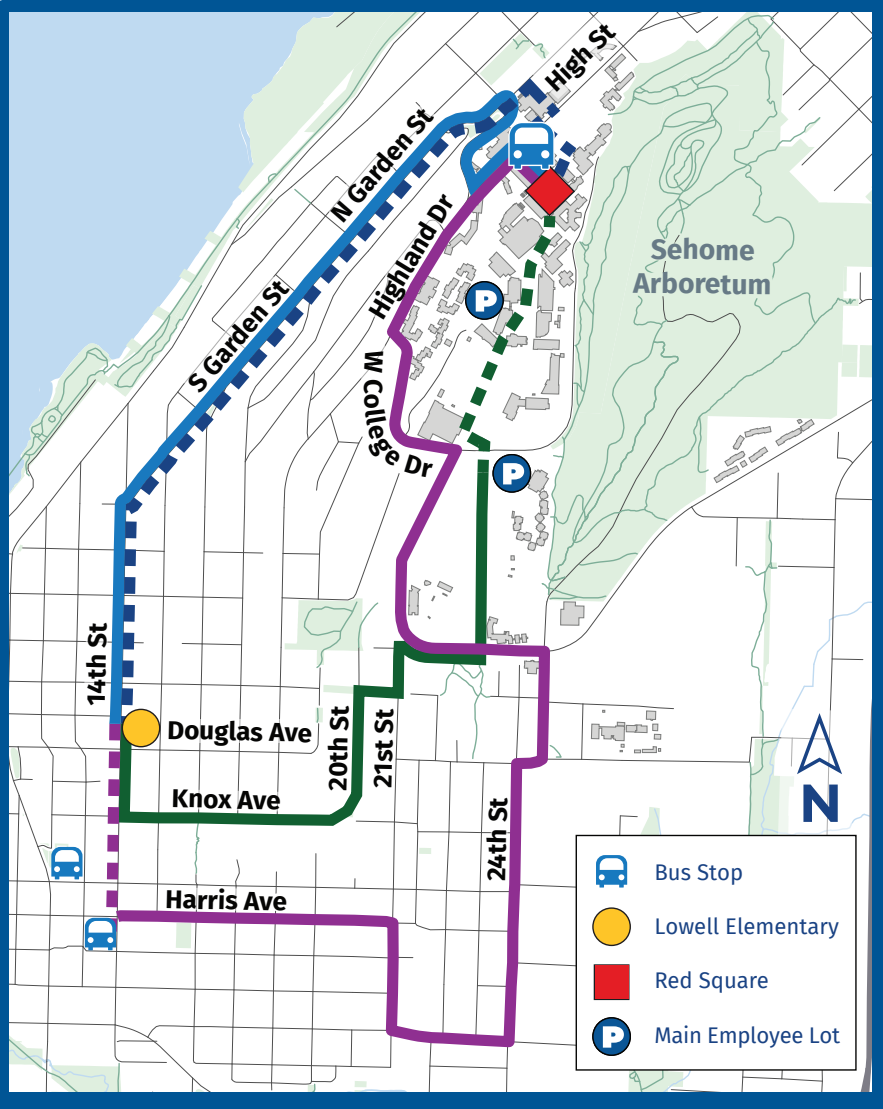

# SOUTH HILL COMMUTE OPTIONS GUIDE

## TRIP DIRECTIONS

**BIKE**

**DRIVE**

**BUS**

**WALK**

### Time to Red Square

12 MINS

14 MINS

25 MINS

32 MINS