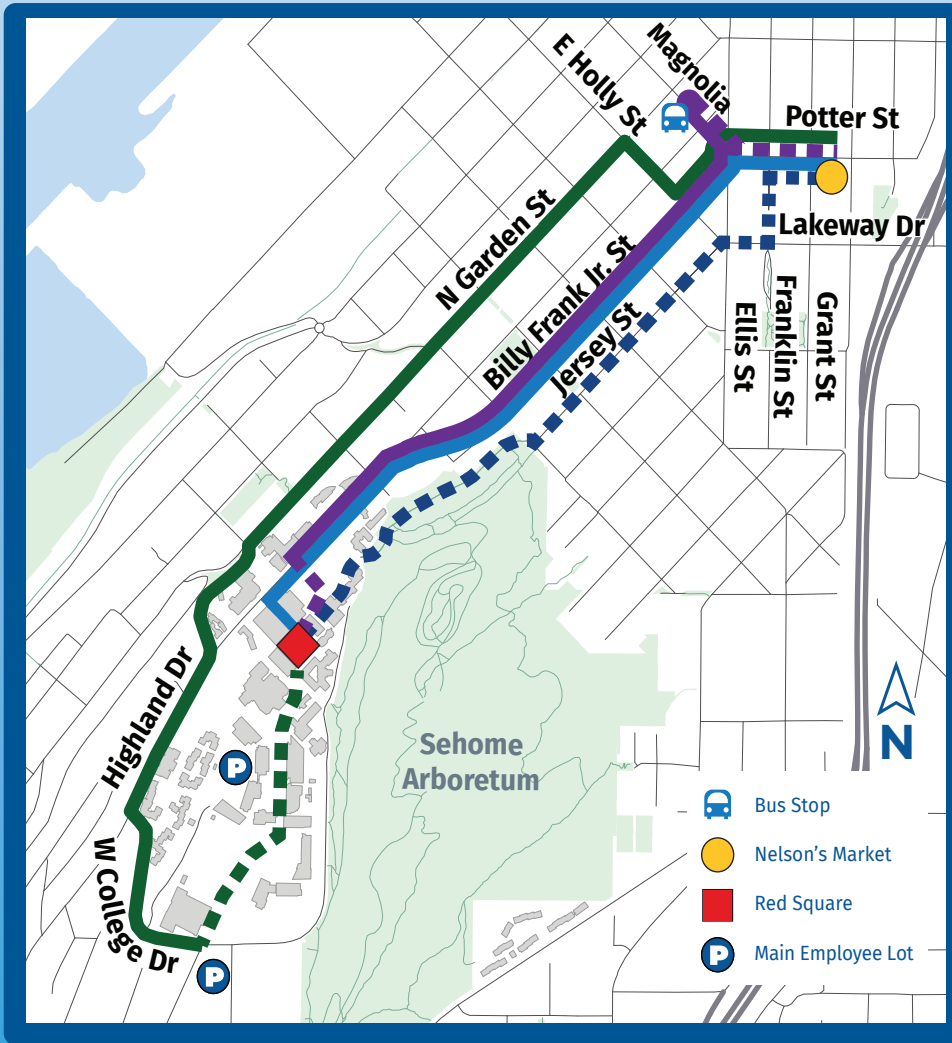

## TRIP DIRECTIONS

**BIKE**

**BUS**

**DRIVE**

**WALK**

## Time to Red Square

10 MINS

12 MINS

20 MINS

28 MINS